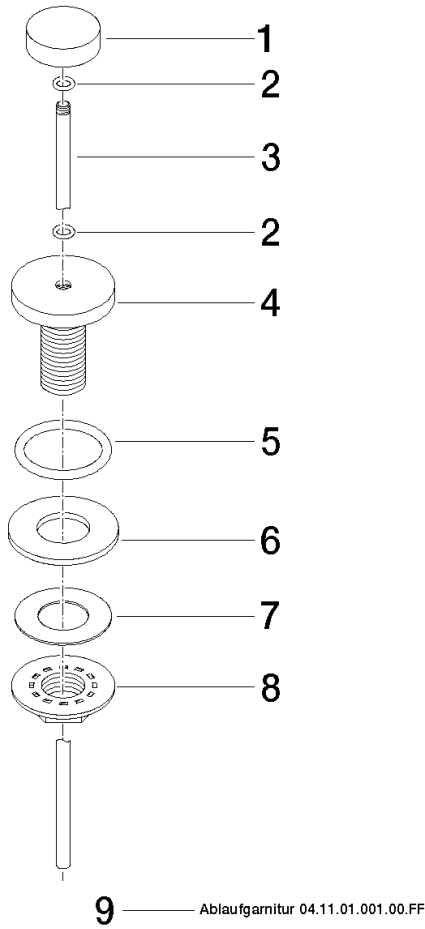

Basin Waste with knob for deck mounting 1 1/4" - Brushed Bronze

IMO

10 200 970

Fits: IMO, LULU, MADISON, MEM, TARA,
CL.1, LISSÉ, VAIA, META, CYO

| | | |
|---|--------------------------------|---------------|
|  | Brushed Bronze | 10 200 970-42 |
|  | Chrome | 10 200 970-00 |
|  | Brushed Platinum | 10 200 970-06 |
|  | Platinum | 10 200 970-08 |
|  | Durabronze (23kt Gold) | 10 200 970-09 |
|  | Dark Chrome | 10 200 970-19 |
|  | Light Gold | 10 200 970-26 |
|  | Brushed Light Gold | 10 200 970-27 |
|  | Brushed Durabronze (23kt Gold) | 10 200 970-28 |
|  | Matte Black | 10 200 970-33 |
|  | Brushed Champagne (22kt Gold) | 10 200 970-46 |
|  | Champagne (22kt Gold) | 10 200 970-47 |
|  | Brushed Chrome | 10 200 970-93 |
|  | Brushed Dark Platinum | 10 200 970-99 |

Basin Waste with knob for deck mounting 1 1/4" - Brushed Bronze

IMO

10 200 970

Only suitable for basins with an overflow.

10 200 970

10 200 970

Parts for other finishes can be found here: [Chrome](#)

Spare parts list

| No. | Item Number | Name | Quantity used | Delivery time |
|-----|--------------------|--------------|---------------|---------------|
| 1 | 09 21 33 001-42 | handle | 1 | 60 |
| 2 | 09 14 10 007 90 | seal | 2 | 2 |
| 3 | 09 31 09 004-42 | pull-rod | 1 | 60 |
| 4 | 09 18 40 022-42 | sleeve | 1 | 60 |
| 5 | 09 14 10 095 90 | seal | 1 | 2 |
| 6 | 09 14 05 012 90 | seal | 1 | 2 |
| 7 | 09 14 40 001 90 | seal | 1 | 60 |
| 8 | 09 23 10 010 90 | nut | 1 | 2 |
| 9 | 90 11 01 001 00-42 | pop-up waste | 1 | 30 |