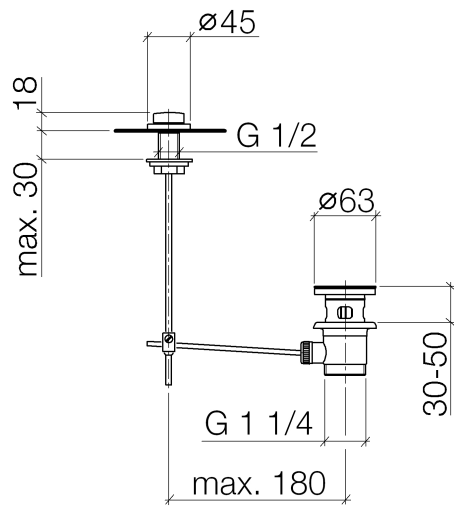

Basin Waste with knob for deck mounting 1 1/4" - Brushed Bronze

IMO

10 200 970

Fits: IMO, LULU, MADISON, MEM, TARA,
CL.1, LISSÉ, VAIA, META, CYO

| | | |
|---|--------------------------------|---------------|
|  | Brushed Bronze | 10 200 970-42 |
|  | Chrome | 10 200 970-00 |
|  | Brushed Platinum | 10 200 970-06 |
|  | Platinum | 10 200 970-08 |
|  | Durabronze (23kt Gold) | 10 200 970-09 |
|  | Dark Chrome | 10 200 970-19 |
|  | Light Gold | 10 200 970-26 |
|  | Brushed Light Gold | 10 200 970-27 |
|  | Brushed Durabronze (23kt Gold) | 10 200 970-28 |
|  | Matte Black | 10 200 970-33 |
|  | Brushed Champagne (22kt Gold) | 10 200 970-46 |
|  | Champagne (22kt Gold) | 10 200 970-47 |
|  | Brushed Chrome | 10 200 970-93 |
|  | Brushed Dark Platinum | 10 200 970-99 |

Basin Waste with knob for deck mounting 1 1/4" - Brushed Bronze

IMO

10 200 970

Only suitable for basins with an overflow.

10 200 970

10 200 970

Parts for other finishes can be found here: [Chrome](#)

Spare parts list

| No. | Item Number | Name | Quantity used | Delivery time |
|-----|--------------------|--------------|---------------|---------------|
| 1 | 09 21 33 001-42 | handle | 1 | 60 |
| 2 | 09 14 10 007 90 | seal | 2 | 2 |
| 3 | 09 31 09 004-42 | pull-rod | 1 | 60 |
| 4 | 09 18 40 022-42 | sleeve | 1 | 60 |
| 5 | 09 14 10 095 90 | seal | 1 | 2 |
| 6 | 09 14 05 012 90 | seal | 1 | 2 |
| 7 | 09 14 40 001 90 | seal | 1 | 60 |
| 8 | 09 23 10 010 90 | nut | 1 | 2 |
| 9 | 90 11 01 001 00-42 | pop-up waste | 1 | 30 |